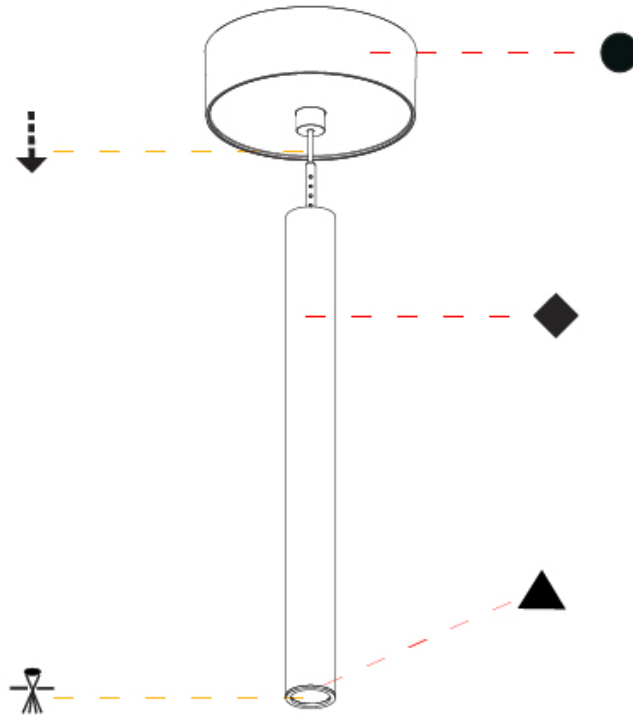

Shape: Cylinder
 Diameter (mm): 28
 Diameter (in): 1 1/8
 Height (mm): 300
 Height (in): 11 13/16
 Max. Overall Height (mm): 2300
 Max. Overall Height (in): 90 7/16
 Light Distribution: Downlight
 Weight (kg): 0.63
 Weight (lbs): 1.39
 Diffuser: Shine Ring - Opal / Yellow / Orange / Red / Blue / Green
 Fixture Finish: SSR / BKV / CWI / CRY / HAB / UFT / ITA / RUA / FTG / MYG / LOD / PUS / FRO / FUP / KIA / POP / BLS / SPG / MEY / GOH / GUM / CHC / COM / ABZ / JAG / OBR / MOS / ROR
 Fixture Material: Aluminum
 Cable Details: 2000mm or 4000mm Black Cable

OPTICAL

Optic°: 24 / 32 / 58

RATINGS AND CERTIFICATIONS

Certified By: Certified for North American Standards
 IP rating: IP20

HANGOVER PLUG SHINE MONOPOINT SURFACE CANOPY SUSPENSION

A30848-

PROJECT	_____
TYPE	_____
SPECIFIER	_____
QUANTITY	_____
DATE	_____